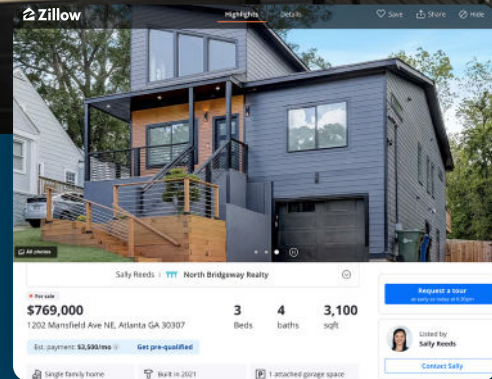

# You're Missing The Show!

✦ **SHOWCASE**

*Brought to you by Zillow*

## WOW PROSPECTIVE BUYERS WITH A SHOWCASE LISTING

Showcase is an entirely new listing experience, made available to only a few agents.

- Your home will gain prioritized exposure by potential buyers when they search for properties on Zillow with over 226 million average monthly unique users.
- Your listing will receive dedicated, branded “new property alert emails” sent to interested buyers.
- With a limited number of listings per city, Showcase helps your home stand out with best-in-class media like high-resolution photography, interactive floor plans, room-by-room photo organization and virtual tours to impress potential buyers.

## Every Showcase listing features:

- High-Resolution Interior & Exterior Photography (30+ images)
- Virtual Tour to give buyers a sense of touring the home
- Interactive Floor Plans that connect the imagery to the location in the home
- Virtual Twilight to show your home in the best light
- Aerial Photography to capture the home's immediate surroundings
- Amenity Images to highlight shared community areas like a pool
- Social Media Videos featuring a 30-second, mobile-ready reel